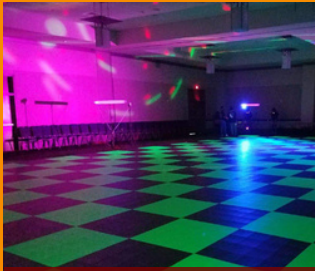

**Power:** Four 20 Amp Circuits are needed.

**Volunteers:** 6 Volunteers are needed. Volunteers must be able to lift 50 lbs and will be responsible for help with load-in and out, giving out and collecting skates, and "skate security."

**Time:** Set-up and tear-down take up to 2-3 hours each.

**Tables:** Please provide four tables.

Portable Roller Rink

Glow Roller Rink

Roller Skating Party

Neon's Portable Roller Skating Rink is a full size rink that is brought right to your campus and can be a 4-hour event, complete with lights, music and skates.